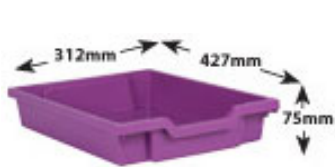

Handle

Bow

Metalwork

Silver Grey
RAL 9006

Tambour Doors

Silver

Gratnell's Trays

Shallow (F1) = 1 Slot

Deep (F2) = 2 Slots

Extra Deep (F25) = 3 Slots

Jumbo (F3) = 4 Slots

Royal Blue

Plum Purple

Flame Red

Grass Green

Sunshine
Yellow